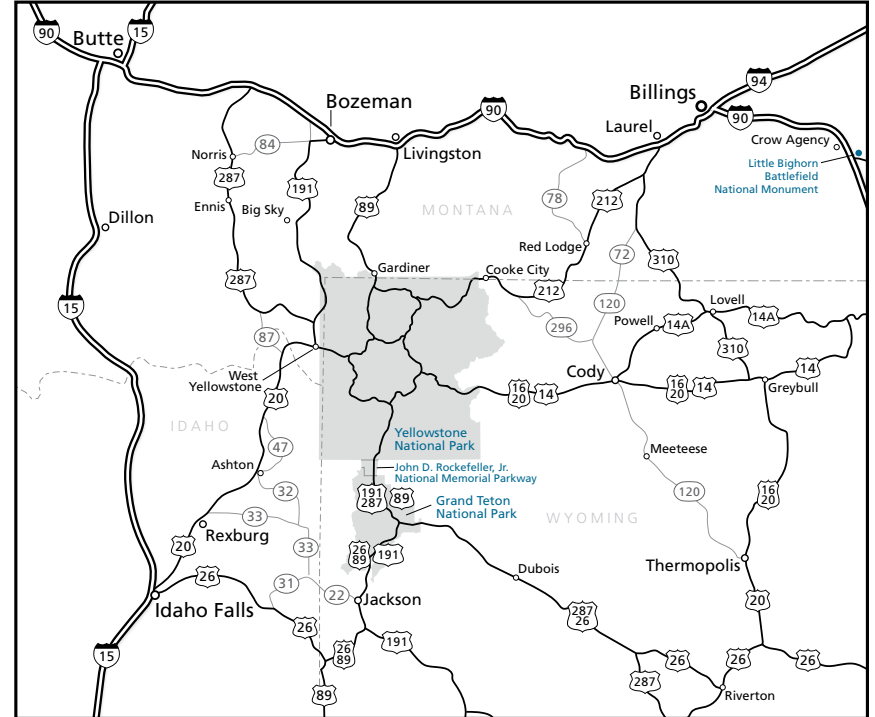

Regional Map

Visit Yellowstone's Website
www.nps.gov/yell

Download the Free
National Park Service App

Follow @YellowstoneNPS

Yellowstone National Park
PO Box 168, Yellowstone, WY 82190
Park Info 307-344-7381
TDD 307-344-2386

Yellowstone National Park Lodges
PO Box 165, Yellowstone, WY 82190
yellowstonenationalparklodges.com
307-344-7311

Keep your distance. Stay at least 100 yards (91 m) from bears and wolves. A distance of 25 yards (23 m) is required from elk, bison, and other animals. Regardless of distance, if any wild animal changes its behavior due to your presence, you are too close.

Be bear aware. Hike in groups of three or more. In areas of low visibility, make noise to avoid surprise encounters. Do not run from a bear under any circumstance. Carry bear spray and know how to use it safely.

Watch from pullouts. If you see wildlife while driving, do not stop in the road. Regardless of what others may do, keep moving to the next established pullout, park, and watch from a safe distance.

Give wildlife a break. More than 100 large animals are killed on park roads each year. Unless posted slower, top speed here is 45 mph (72 kph).