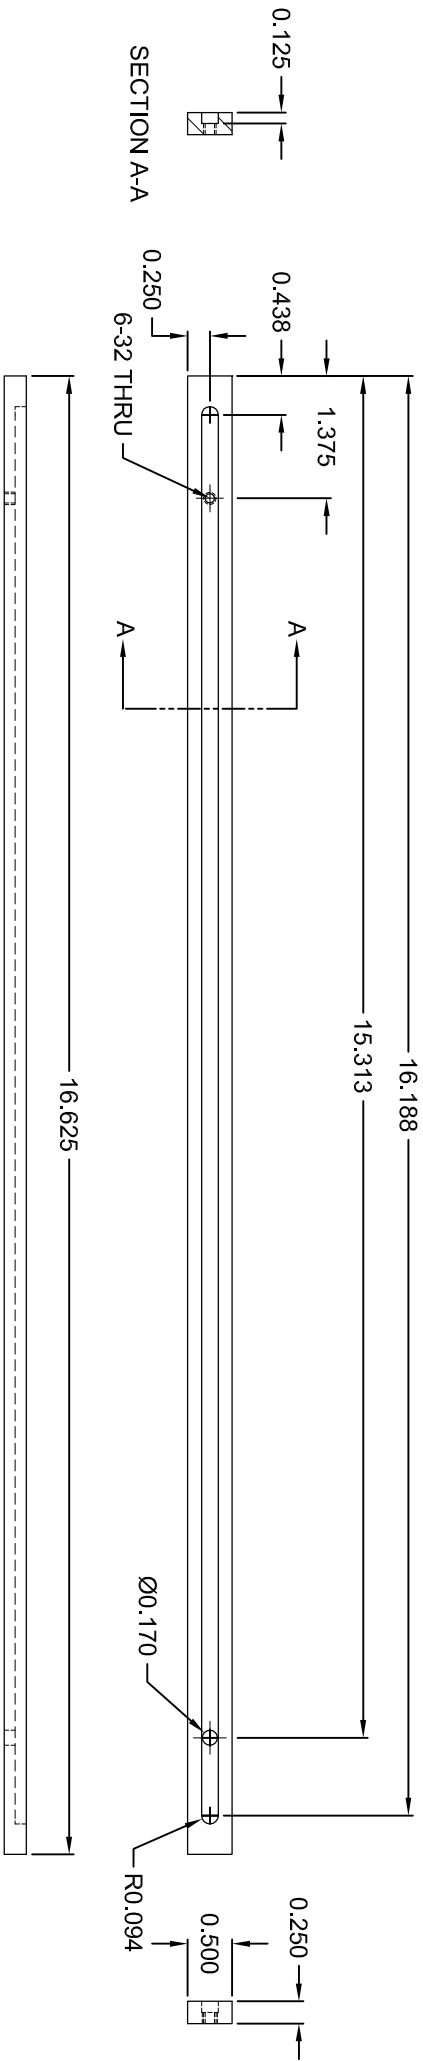

Acrylic  
Sept 09

Input Gas Run

1 hr/pc  
26 Pcs.